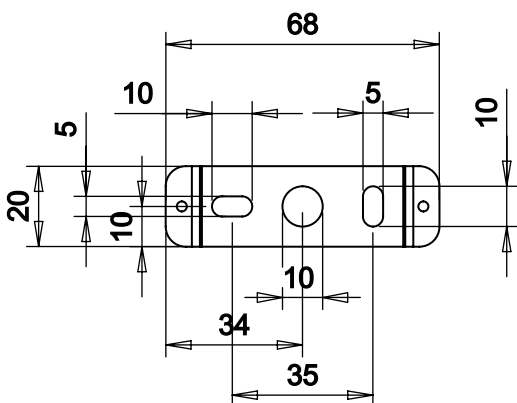

Distanza fori per fissaggio a muro
Distance holes for wall fixing

LED | 3000K | CRI≥90 | 200-240V | 50-60 Hz | IP40

DIMENSIONS	CODE	METAL PART FINISHES			POWER LED	TOTAL WATT	LUMEN LED	LUMEN LAMP	LIGHT SOURCE CLASS	LED POWER SUPPLY
		ALLUMI-NIUM	WHITE	BLACK						
Ø 9 x 6,8 cm / Ø 3,5 x 2,7 in	LD0960	A3	B3	N3	5,4 W	6 W	640 lm	231 lm	F	LED constant current 150mA 36V
Ø 12 x 6,8 cm / Ø 4,7 x 2,7 in	LD0961	A3	B3	N3	9 W	10,5 W	1086 lm	650 lm	E	LED constant current 250mA 36V
Ø 14 x 6,8 cm / Ø 5,5 x 2,7 in	LD0962	A3	B3	N3	12 W	14 W	1146 lm	916 lm	F	LED constant current 350mA 36V