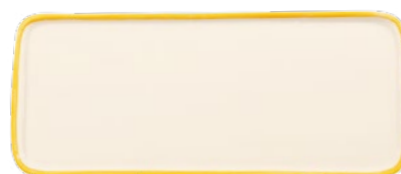

**Piattino / Small plate**

Ø 130 mm

RIG0399 Conf. 6 colori assortiti / 6 assorted colors box

**Bowl**

30 cl | Ø 130 mm | h 56 mm

RIG0899 Conf. 6 colori assortiti / 6 assorted colors box

**Piatto rettangolare / Rectangular plate**265 x 115 mm | **Box 2****RIG0401**
Azzurro
Light blue**RIG0402**
Rosso
Red**RIG0403**
Arancione
Orange**RIG0404**
Giallo
Yellow**RIG0405**
Verde
Green**RIG0406**
Viola
Amethyst

Bicchierini / Small cups

7 cl | Ø 64 mm | h 61 mm

RIM0099 Conf. 6 colori assortiti / 6 assorted colors box**Piattino / Small plate**

Ø 130 mm

RIM0399 Conf. 6 colori assortiti / 6 assorted colors box**Bowl**

30 cl | Ø 130 mm | h 56 mm

RIM0899 Conf. 6 colori assortiti / 6 assorted colors box**Piatto rettangolare / Rectangular plate**265 x 115 mm | **Box 2****RIM0401**Azzurro
Light blue**RIM0402**Rosso
Red**RIM0403**Arancione
Orange**RIM0404**Giallo
Yellow**RIM0405**Verde
Green**RIM0406**Viola
Amethyst**Bicchierini / Small cups**