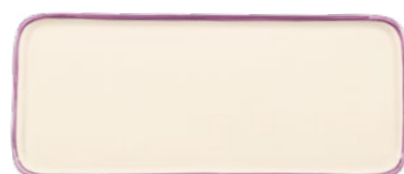

**Piattino / Small plate**

Ø 130 mm

RIG0399 Conf. 6 colori assortiti / 6 assorted colors box

**Bowl**

30 cl | Ø 130 mm | h 56 mm

RIG0899 Conf. 6 colori assortiti / 6 assorted colors box

**Piatto rettangolare / Rectangular plate**265 x 115 mm | **Box 2****RIG0401**
Azzurro
Light blue**RIG0402**
Rosso
Red**RIG0403**
Arancione
Orange**RIG0404**
Giallo
Yellow**RIG0405**
Verde
Green**RIG0406**
Viola
Amethyst

Bicchierini / Small cups

7 cl | Ø 64 mm | h 61 mm

RIM0099 Conf. 6 colori assortiti / 6 assorted colors box**Piattino / Small plate**

Ø 130 mm

RIM0399 Conf. 6 colori assortiti / 6 assorted colors box**Bowl**

30 cl | Ø 130 mm | h 56 mm

RIM0899 Conf. 6 colori assortiti / 6 assorted colors box**Piatto rettangolare / Rectangular plate**265 x 115 mm | **Box 2****RIM0401**Azzurro
Light blue**RIM0402**Rosso
Red**RIM0403**Arancione
Orange**RIM0404**Giallo
Yellow**RIM0405**Verde
Green**RIM0406**Viola
Amethyst**Bicchierini / Small cups**

7 cl | Ø 64 mm | h 61 mm

BOD0099 Conf. 6 colori assortiti / 6 assorted colors box**Bicchierini / Small cups**

7 cl | Ø 64 mm | h 61 mm

STE0099 Conf. 6 colori assortiti / 6 assorted colors box**Piatto dessert / Dessert plate**