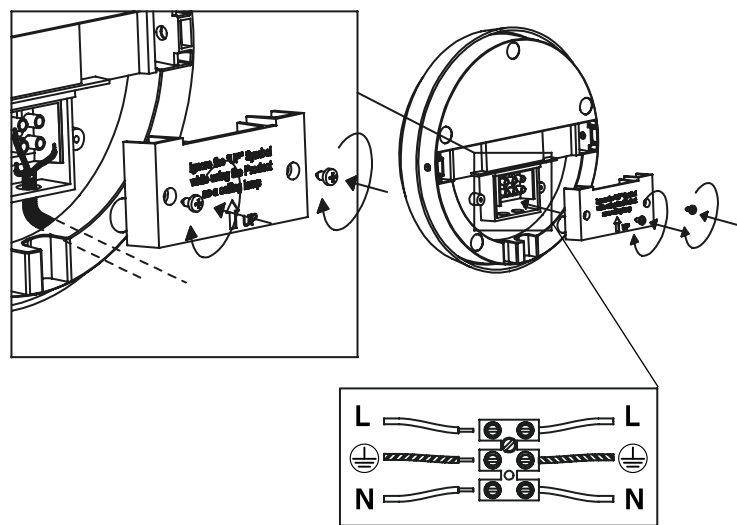

A) Installation and maintenance must be done when full power is switched off. All operations should be performed by a specialized technician. Disconnect the general power switch before starting the installation work. **B)** Modifications or handling of the product and the non-respect of the information below may be dangerous. **C)** The unit can reach high temperatures during operation and therefore any kind of physical contact must be avoided. **D)** Product with IP54 rating are suitable for outdoor areas. **E)** Cleaning of all metal and plastic surfaces using a soft dry cloth. **F)** The company Zafferano assumes no responsibility for damages caused by a product installed not in accordance with instructions.

Distanza fori per fissaggio a muro
Distance holes for wall fixing

1

2

3

4

LED | 3000K | CRI>80 | 220-240V | 50/60 Hz | IP54

DIMENSIONS	CODE	METAL PART FINISHES	TOTAL WATT	LUMEN LED	BEAM ANGLE	LED POWER SUPPLY	LIGHT SOURCE CLASS
17,5 x 17,5 x 4,5 h cm / 6,7 x 6,7 x 1,6 h in	LD0135	B3 White; G3 Dark grey	10 W	1249 lm	110°	LED constant current 350mA 26V	E
∅ 17,5 x 4,5 h cm / ∅ 6,9 x 1,6 h in	LD0130	B3 White; G3 Dark grey	10 W	1019 lm	120°	LED constant current 350mA 26V	F