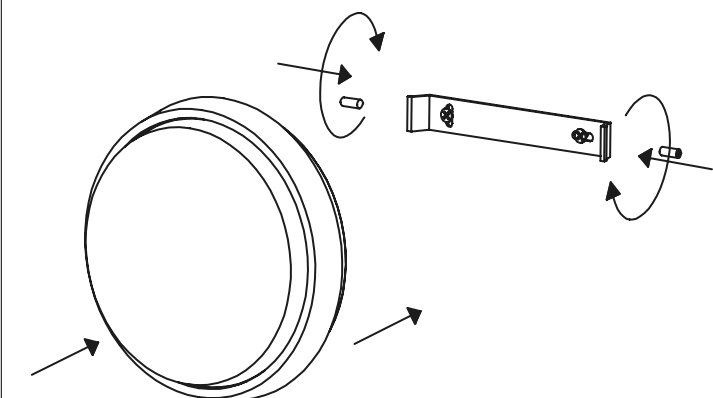

Distanza fori per fissaggio a muro
Distance holes for wall fixing

1

2

3

4

LED | 3000K | CRI>80 | 220-240V | 50/60 Hz | IP54

DIMENSIONS	CODE	METAL PART FINISHES	TOTAL WATT	LUMEN LED	BEAM ANGLE	LED POWER SUPPLY	LIGHT SOURCE CLASS
17,5 x 17,5 x 4,5 h cm / 6,7 x 6,7 x 1,6 h in	LD0135	B3 White; G3 Dark grey	10 W	1249 lm	110°	LED constant current 350mA 26V	E
∅ 17,5 x 4,5 h cm / ∅ 6,9 x 1,6 h in	LD0130	B3 White; G3 Dark grey	10 W	1019 lm	120°	LED constant current 350mA 26V	F