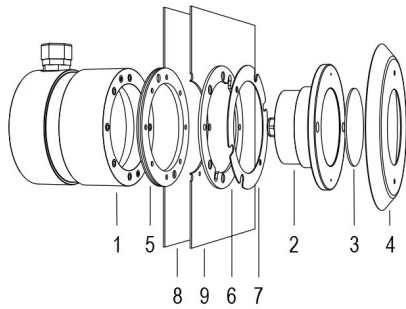

# PERLA

LAMP WITH STAINLESS STEEL FLANGE,  
NICHE, DIFFUSER and 4m CABLE

Cod.2112342910

PERLA BLU 120° WITH PVC FLANGE AND NICHE

Fixed colour LED lamp for pool, ideal for medium size pools. The niche included contains space to collect the cable for maintenance. For panel and reinforced concrete with tiles or pool liner.

## Technical data

Power supply	12 V AC
Current	4 A
Maximum power consumption	40 W
Apparent maximum power	50 VA
Insulation class	III
Connection	4 m BLUE PBS-POOL CABLE 2X2.5
Maximum cable length	19 m
Coverage area m2	20 - 25
Beam angle	120°
Number of LEDs	18
LED color	BLUE
Body	AISI316L STEEL, GLASS
Weight	2.6 kg
Protection rating	IP68
Working conditions	EXCLUSIVELY IN THE WATER
Maximum ambient temperature	MAX +40 °C