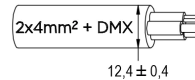

14/10/2024 - The data in this document may be changed without notice in order to improve the product or to correct any errors.

TECLUMEN

TECLUMEN SRL

Via Castel Goffredo 35/1 - 46040 Casaloldo MN
T +39 0376 77 86 70 - F -39 0376 77 86 60

info@teclumen.it - www.teclumen.it

PIVA - C.F. - Reg. Imp. MN: 00462430208

CCIAA MN R.A.E.E. IT 08021000016 - Cap. Soc. 80.000,00 i.v.