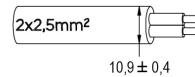

FIX / RGBW OC:

RGBW DMX: