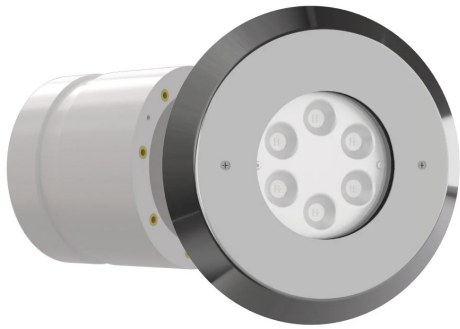

# PERLA

LAMP WITH STAINLESS STEEL FLANGE,  
NICHE, DIFFUSER and 4m CABLE

Cod.2112342910

PERLA BLU 120° WITH PVC FLANGE AND NICHE

Fixed colour LED lamp for pool, ideal for medium size pools. The niche included contains space to collect the cable for maintenance. For panel and reinforced concrete with tiles or pool liner.

## Technical data

Power supply	12 V AC
Current	4 A
Maximum power consumption	40 W
Apparent maximum power	50 VA
Insulation class	III
Connection	4 m BLUE PBS-POOL CABLE 2X2.5
Maximum cable length	19 m
Coverage area m2	20 - 25
Beam angle	120°
Number of LEDs	18
LED color	BLUE
Body	AISI316L STEEL, GLASS
Weight	2.6 kg
Protection rating	IP68
Working conditions	EXCLUSIVELY IN THE WATER
Maximum ambient temperature	MAX +40 °C