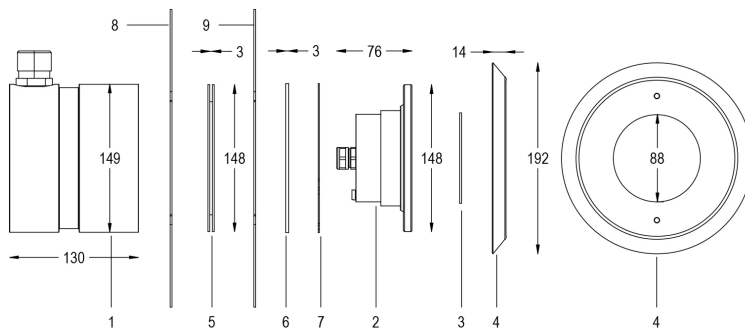

FIX / RGBW OC:

RGBW DMX:

14/10/2024 - The data in this document may be changed without notice in order to improve the product or to correct any errors.

TECLUMEN

TECLUMEN SRL

Via Castel Goffredo 35/1 - 46040 Casaloldo MN
T +39 0376 77 86 70 - F -39 0376 77 86 60

info@teclumen.it - www.teclumen.it

PIVA - C.F. - Reg. Imp. MN: 00462430208

CCIAA MN R.A.E.E. IT 08021000016 - Cap. Soc. 80.000,00 i.v.