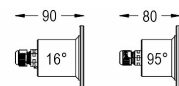

FIX / RGBW OC: