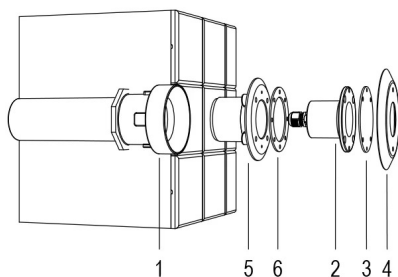

# MAGICSUB

LAMP WITH STAINLESS STEEL FLANGE,  
INLET, DIFFUSER and 4m of CABLE

Cod.7904794900

MAGIC SUB WHITE 5300K 95°

Fixed colour LED lamp for pool, ideal for small pools, jacuzzi areas and steps. Inlet provided for installation in restricted spaces. For panel and reinforced concrete with tiles or pool liner.

## Technical data

Power supply	12 V AC
Current	0.8 A
Maximum power consumption	5 W
Apparent maximum power	7 VA
Insulation class	III
Connection	4 m IMMERSION CABLE 2X1
Maximum cable length	48 m
Coverage area m2	5 - 10
Beam angle	95°
Number of LEDs	3
LED color	COLD WHITE
Total luminous flux	790 lm
Body	AISI316L STEEL, GLASS
Weight	0.5 kg
Protection rating	IP68
Working conditions	EXCLUSIVELY IN THE WATER
Maximum ambient temperature	MAX +40 °C