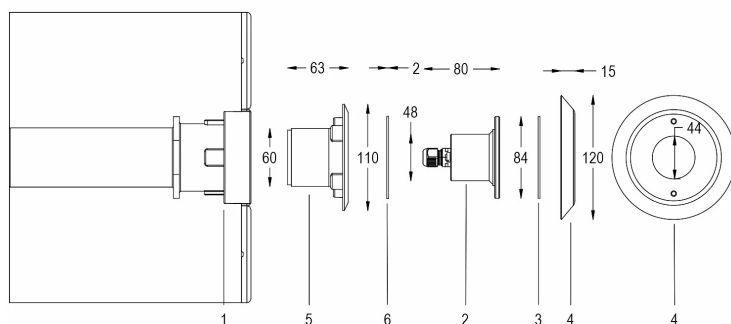

FIX / RGBW OC:

RGBW DMX:

14/10/2024 - The data in this document may be changed without notice in order to improve the product or to correct any errors.