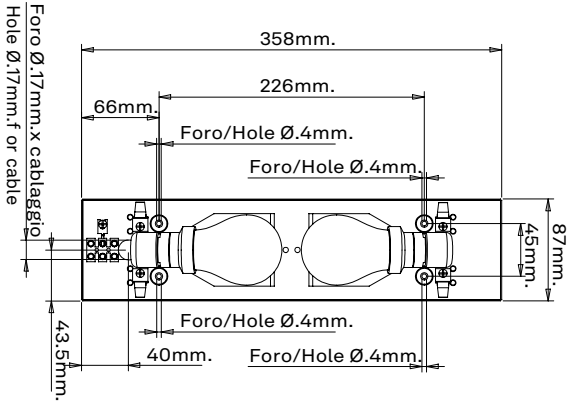

Distanza fori per fissaggio a muro  
Distance holes for wall fixing

L = cavo marrone / brown cable  
N = cavo blu / blue cable  
E = cavo giallo-verde / yellow-green cable

**LED** | 3000K | **CRI>80** | 50-60 Hz | 220-240 V | **IP20**

DIMENSIONS	CODE	FINISHES	POWER LED	TOTAL WATT	LUMEN LED	LUMEN LAMP	BEAM ANGLE	LED POWER SUPPLY
WHITE								
10 x 37 x 8 cm / 3,9 x 14,5 x 3,1 in	<b>LD300103</b>		17,4 W	19,4 W	2926 lm	960 lm	130°	2xLED constant current 220mA 36V