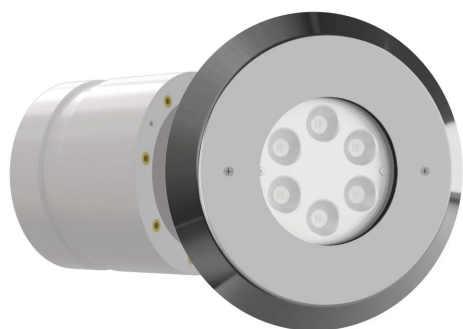

# PERLA

LAMP WITH STAINLESS STEEL FLANGE,  
NICHE, DIFFUSER and 4m CABLE

Cod.2112342993

PERLA WHITE 120° 5300K WITH INOX FLANGE AND NICHE

Fixed colour LED lamp for pool, ideal for medium size pools. The niche included contains space to collect the cable for maintenance. For panel and reinforced concrete with tiles or pool liner.

## Technical data

Power supply	12 V AC
Current	4 A
Maximum power consumption	40 W
Apparent maximum power	50 VA
Insulation class	III
Connection	4 m BLUE PBS-POOL CABLE 2X2.5
Maximum cable length	19 m
Coverage area m2	20 - 25
Beam angle	120°
Number of LEDs	18
LED color	COLD WHITE
Total luminous flux	4330 lm
Body	AISI316L STEEL, GLASS
Weight	2.6 kg
Protection rating	IP68
Working conditions	EXCLUSIVELY IN THE WATER
Maximum ambient temperature	MAX +40 °C