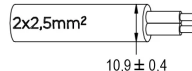

PERLA

LAMP WITH STAINLESS STEEL FLANGE,
NICHE, DIFFUSER and 4m CABLE

Cod.2112342993

PERLA WHITE 120° 5300K WITH INOX FLANGE AND NICHE

Fixed colour LED lamp for pool, ideal for medium size pools. The niche included contains space to collect the cable for maintenance. For panel and reinforced concrete with tiles or pool liner.

Technical data

Power supply	12 V AC
Current	4 A
Maximum power consumption	40 W
Apparent maximum power	50 VA
Insulation class	III
Connection	4 m BLUE PBS-POOL CABLE 2X2.5
Maximum cable length	19 m
Coverage area m2	20 - 25
Beam angle	120°
Number of LEDs	18
LED color	COLD WHITE
Total luminous flux	4330 lm
Body	AISI316L STEEL, GLASS
Weight	2.6 kg
Protection rating	IP68
Working conditions	EXCLUSIVELY IN THE WATER
Maximum ambient temperature	MAX +40 °C

1. NICHE
2. LAMP
3. OPTICAL DIFFUSER
4. FRONT FLANGE
5. SANDWICH GASKET
6. LINER FLANGE
7. PLEXY SPACER
8. PANEL
9. POOL LINER

Related documentation:

Manuale utente IT:
[man_2112342993_it.pdf](#)

Certificato CE IT:
[ce_2112342993_it.pdf](#)

User manual EN:
[man_2112342993_en.pdf](#)

CE certification EN:
[ce_2112342993_en.pdf](#)

FIX / RGBW OC:

RGBW DMX:

14/10/2024 - The data in this document may be changed without notice in order to improve the product or to correct any errors.

TECLUMEN

TECLUMEN SRL

Via Castel Goffredo 35/1 - 46040 Casaloldo MN
T +39 0376 77 86 70 - F -39 0376 77 86 60

info@teclumen.it - www.teclumen.it
PIVA - C.F. - Reg. Imp. MN: 00462430208
CCIAA MN R.A.E.E. IT 0802100016 - Cap. Soc. 80.000,00 i.v.