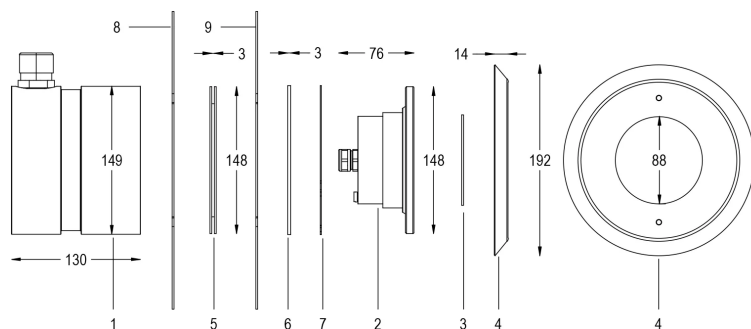

FIX / RGBW OC:

RGBW DMX:

14/10/2024 - The data in this document may be changed without notice in order to improve the product or to correct any errors.

TECLUMEN

TECLUMEN SRL

Via Castel Goffredo 35/1 - 46040 Casaloldo MN
T +39 0376 77 86 70 - F -39 0376 77 86 60

info@teclumen.it - www.teclumen.it
PIVA - C.F. - Reg. Imp. MN: 00462430208
CCIAA MN R.A.E.E. IT 0802100016 - Cap. Soc. 80.000,00 i.v.