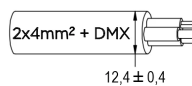

PERLA

LAMP WITH STAINLESS STEEL FLANGE,
NICHE, DIFFUSER and 4m CABLE

Cod.2112342993

PERLA WHITE 120° 5300K WITH INOX FLANGE AND NICHE

Fixed colour LED lamp for pool, ideal for medium size pools. The niche included contains space to collect the cable for maintenance. For panel and reinforced concrete with tiles or pool liner.

Technical data

Power supply	12 V AC
Current	4 A
Maximum power consumption	40 W
Apparent maximum power	50 VA
Insulation class	III
Connection	4 m BLUE PBS-POOL CABLE 2X2.5
Maximum cable length	19 m
Coverage area m2	20 - 25
Beam angle	120°
Number of LEDs	18
LED color	COLD WHITE
Total luminous flux	4330 lm
Body	AISI316L STEEL, GLASS
Weight	2.6 kg
Protection rating	IP68
Working conditions	EXCLUSIVELY IN THE WATER
Maximum ambient temperature	MAX +40 °C

1. NICHE
2. LAMP
3. OPTICAL DIFFUSER
4. FRONT FLANGE
5. SANDWICH GASKET
6. LINER FLANGE
7. PLEXY SPACER
8. PANEL
9. POOL LINER

Related documentation:

Manuale utente IT:
[man_2112342993_it.pdf](#)

Certificato CE IT:
[ce_2112342993_it.pdf](#)

User manual EN:
[man_2112342993_en.pdf](#)

CE certification EN:
[ce_2112342993_en.pdf](#)

FIX / RGBW OC:

RGBW DMX:

14/10/2024 - The data in this document may be changed without notice in order to improve the product or to correct any errors.

TECLUMEN

TECLUMEN SRL

Via Castel Goffredo 35/1 - 46040 Casaloldo MN
T +39 0376 77 86 70 - F -39 0376 77 86 60

info@teclumen.it - www.teclumen.it
PIVA - C.F. - Reg. Imp. MN: 00462430208
CCIAA MN R.A.E.E. IT 0802100016 - Cap. Soc. 80.000,00 i.v.