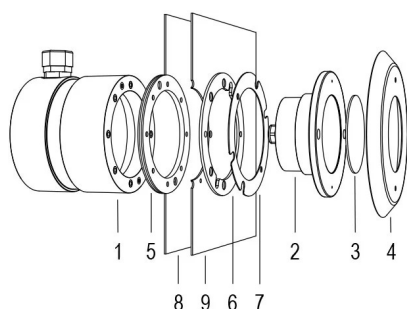

# PERLA

LAMP WITH STAINLESS STEEL FLANGE,  
NICHE, DIFFUSER and 4m CABLE

Cod.2112342993

PERLA WHITE 120° 5300K WITH INOX FLANGE AND NICHE

Fixed colour LED lamp for pool, ideal for medium size pools. The niche included contains space to collect the cable for maintenance. For panel and reinforced concrete with tiles or pool liner.

## Technical data

Power supply	12 V AC
Current	4 A
Maximum power consumption	40 W
Apparent maximum power	50 VA
Insulation class	III
Connection	4 m BLUE PBS-POOL CABLE 2X2.5
Maximum cable length	19 m
Coverage area m2	20 - 25
Beam angle	120°
Number of LEDs	18
LED color	COLD WHITE
Total luminous flux	4330 lm
Body	AISI316L STEEL, GLASS
Weight	2.6 kg
Protection rating	IP68
Working conditions	EXCLUSIVELY IN THE WATER
Maximum ambient temperature	MAX +40 °C