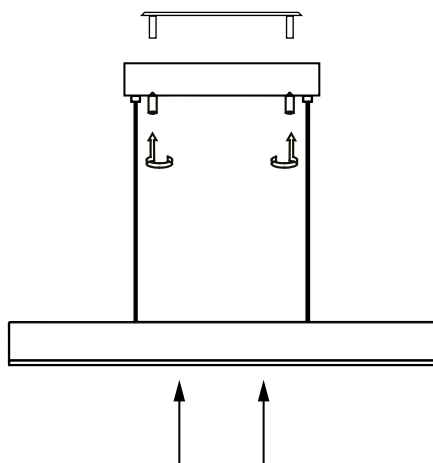

1

2

L = cavo marrone / brown cable
N = cavo blu / blue cable
E = cavo giallo-verde / yellow-green cable

3

4

LED | 3000K | CRI>90 | 220-240V | 50/60 Hz | IP20

DIMENSIONS	CODE	METAL PART FINISHES	TOTAL WATT	LUMEN LED	BEAM ANGLE	LED POWER SUPPLY	LIGHT SOURCE CLASS
120 x 1 x 250 h cm / 47,2 x 0,4 x 98,4 h in	LD0101	B3	40 W	3551 lm	95°	LED constant current 900mA 36V	F
160 x 1 x 250 h cm / 63 x 0,4 x 98,4 h in	LD0102	B3	56,0 W	4134 lm	95°	LED constant current 1200mA 36V	F