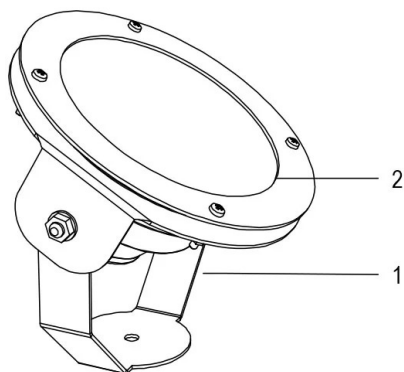

LED fountain lamp with RGBW variable color, ideal for medium-sized installations. Controlled with DMX 512 signal. Available with various optics to illuminate pools or jets of different shapes. Swivel bracket allows installation in any position.

Technical data

Power supply	24V DC
Current	1.25 A
Maximum power consumption	30 W
Insulation class	III
Connection	8 m NEOPRENE CABLE 5X1.5
Beam angle	95°
Number of LEDs	24
LED color	RGBW
Total luminous flux	1896 lm
White luminous flux	840 lm
Red luminous flux	336 lm
Green luminous flux	576 lm
Blue luminous flux	144 lm
Body	AISI316L STEEL, GLASS
Weight	1.5 kg
Protection rating	IP68
Working conditions	EXCLUSIVELY IN THE WATER
Maximum ambient temperature	MAX +40 °C
Control signal	DMX 512
DMX channels	1 RED, 2 GREEN, 3 BLUE, 4 WHITE, 5 STROBE EFFECT, 6 RAINBOW EFFECT