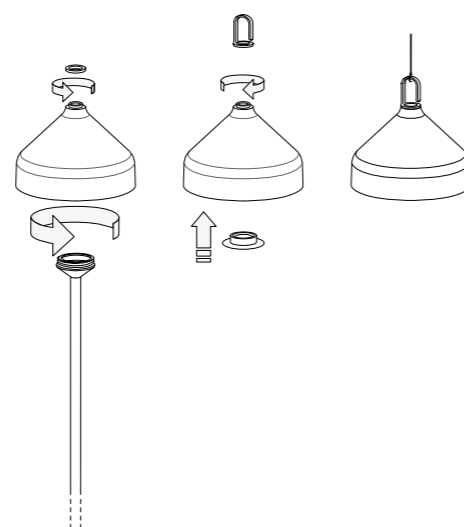

Ø 20 x 120 cm
Ø 7,8 x 47 in

Ø 12 cm
Ø 4,7 in

**Componenti inclusi**

Components included

Base di ricarica a contatto
Contact charging base

Accessorio per utilizzo a sospensione
(tappo in silicone e gancio)

Accessories to use as a suspension lamp
(silicon cap and hook)