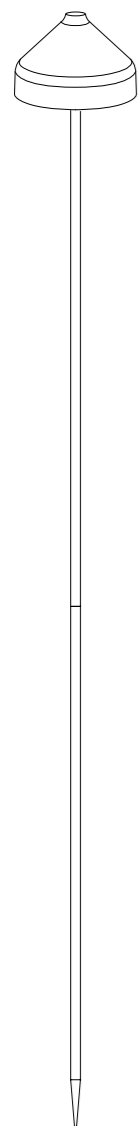

Dati tecnici

Technical data

LED TOUCH DIMMER

2200-2700-3000 K | CRI>80

253-300-308 lm | 3 W | IP65

5 Vdc max 1A

Ø 12 x 120 cm
Ø 4,7 x 47 in

Ø 12 cm
Ø 4,7 in

Corpo in pressofusione di alluminio verniciato

Painted die-cast aluminum body

Schermo diffusore in policarbonato opale

Opal polycarbonate diffuser

Adatta all'uso esterno (lampada IP65) e interno (lampada su base di ricarica IP20)

Suitable for outdoor (lamp IP65) and indoor use (lamp on charging base IP20)

Durata di circa 10 h alla massima potenza

Battery lasts about 10 h at full power

Tempo di ricarica a 1A: 6 h

Charging time at 1A: 6 h

Pacco batteria al litio ricaricabile e sostituibile

Rechargeable and replaceable lithium battery pack