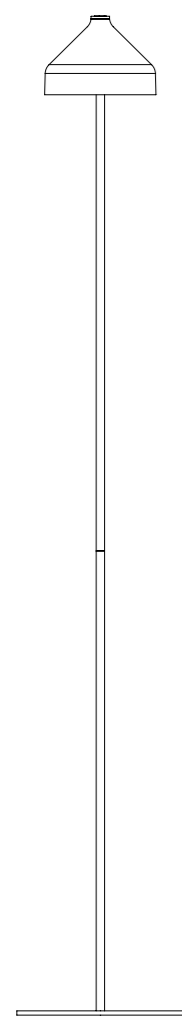

Amelie table lamp
leaf green → LD1090V3

Amelie suspension lamp
leaf green → **LD1091V3**

Amelie wall lamp
white → **LD1092B3**

Amelie lamp with peg
terracotta → **LD1094T3**

Amelie floor lamp
white → **LD1096B3**

Components included

Base di ricarica a contatto
Contact charging base

Accessorio per utilizzo a sospensione
(tappo in silicone e gancio)

Accessories to use as a suspension lamp
(silicon cap and hook)

Accessori non inclusi

LD1090T3
Terracotta
Pantone 49-12 C

Amelie table lamp
terracotta → **LD1090T3**

Dati tecnici

Technical data

LED TOUCH DIMMER

2200-2700-3000 K | CRI>80
253-300-308 lm | 3 W | IP65
5 Vdc max 1A

Corpo in pressofusione di alluminio verniciato
Painted die-cast aluminum body

Ø 20 x 120 cm
Ø 7,8 x 47 in

Ø 12 cm
Ø 4,7 in

**Componenti inclusi**

Components included

Base di ricarica a contatto
Contact charging base

Accessorio per utilizzo a sospensione
(tappo in silicone e gancio)

Accessories to use as a suspension lamp
(silicon cap and hook)