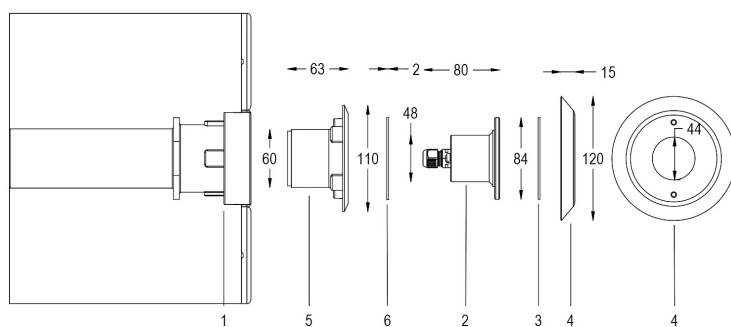

CE certification EN:

[ce_7904794710_en.pdf](#)

FIX / RGBW OC:

RGBW DMX:

14/10/2024 - The data in this document may be changed without notice in order to improve the product or to correct any errors.