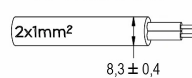

FIX / RGBW OC: