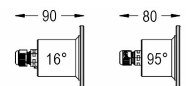

CE certification EN:

[ce_7904794710_en.pdf](#)