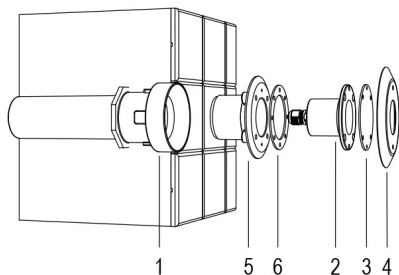

MAGICSUB

LAMP WITH STAINLESS STEEL FLANGE,
INLET, DIFFUSER and 4m of CABLE

Cod.7904794710

MAGIC SUB BLU 16°

Fixed colour LED lamp for pool, ideal for small pools, jacuzzi areas and steps. Inlet provided for installation in restricted spaces. For panel and reinforced concrete with tiles or pool liner.

Technical data

Power supply	12 V AC
Current	0.8 A
Maximum power consumption	5 W
Apparent maximum power	7 VA
Insulation class	III
Connection	4 m IMMERSION CABLE 2X1
Maximum cable length	48 m
Coverage area m2	5 - 10
Beam angle	16°
Number of LEDs	3
LED color	BLUE
Body	AISI316L STEEL, GLASS
Weight	0.5 kg
Protection rating	IP68
Working conditions	EXCLUSIVELY IN THE WATER
Maximum ambient temperature	MAX +40 °C