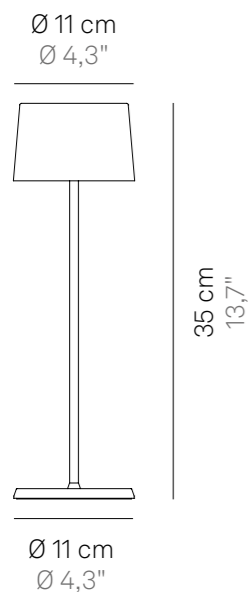

Corpo in pressofusione di alluminio verniciato
Painted die-cast aluminum body

Schermo diffusore in policarbonato prismatico
Prismatic polycarbonate diffuser

Adatta all'uso esterno (lampada IP65) e interno
(lampada su base di ricarica IP20)

Suitable for outdoor (lamp IP65) and indoor use
(lamp on charging base IP20)

Durata di circa 9 h alla massima potenza
Battery lasts about 9 h at full power

Tempo di ricarica a 1A: 6 h
Charging time at 1A: 6 h

Pacco batteria al litio ricaricabile e sostituibile
Rechargeable and replaceable lithium battery pack

Avvertenze

Remarks

Le lampade con finitura foglia color oro, foglia color argento e foglia color rame non sono adatte per uso esterno.

The lamps with gold color leaf, silver color leaf and copper color leaf finish are not suitable for outdoor use.

Per effetto della natura manuale della tecnica adottata nella lavorazione con foglia metallica, l'aspetto finale della finitura delle lampade può risultare differente. Eventuali difformità attestano il pregio e l'unicità di ciascuna lampada e non vanno considerate come imperfezioni.

Due to the manual nature of the technique adopted in the application of the metal foil, the final appearance of the lamps' finishing can be different. Any apparent imperfections attest to the quality and exclusivity of each lamp and should not be considered as imperfections.

Componenti inclusi

Components included

Base di ricarica a contatto
Contact charging base

Caricabatterie
Charger