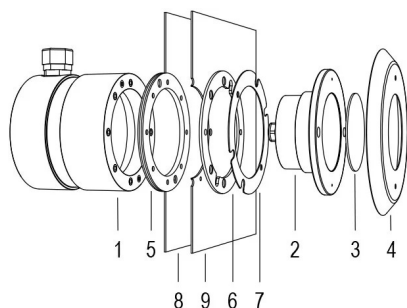

PERLAPOWER

LAMP WITH PVC FLANGE, NICHE,
DIFFUSER and 4m of CABLE

Cod.2115344094

PERLA RGBW POWER 120° WITH PVC FLANGE AND NICHE

LED pool lamp with RGBW variable colour, ideal for large pools. PLC controlled. The niche included contains space to collect the cable for maintenance. For panel and reinforced concrete with tiles or pool liner.

Technical data

Power supply	12 V AC
Current	5.25 A
Maximum power consumption	62 W
Apparent maximum power	75 VA
Insulation class	III
Connection	4 m BLUE PBS-POOL CABLE 2X2.5
Maximum cable length	14 m
Coverage area m2	25 - 30
Beam angle	120°
Number of LEDs	24
LED color	RGBW
Total luminous flux	3173 lm
White luminous flux	1198 lm
Red luminous flux	517 lm
Green luminous flux	1115 lm
Blue luminous flux	343 lm
Body	AISI316L STEEL, GLASS
Weight	2.6 kg
Protection rating	IP68
Working conditions	EXCLUSIVELY IN THE WATER
Maximum ambient temperature	MAX +40 °C
Control signal	POWER LINE COMUNICATION