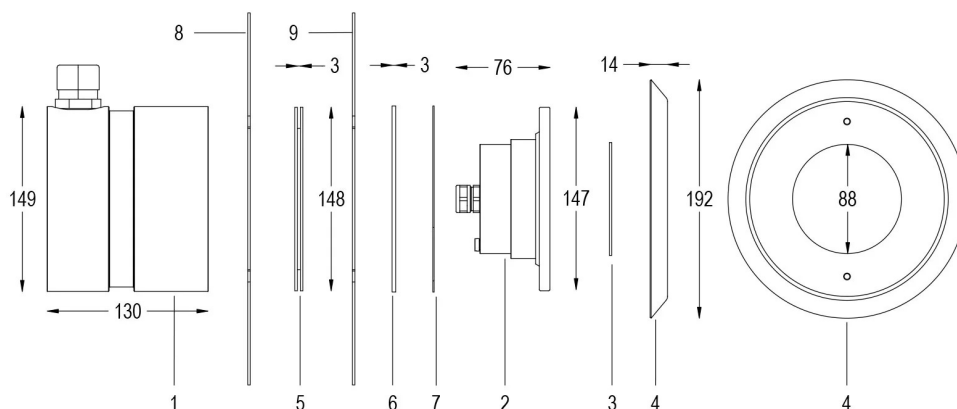

Related documentation:

Manuale utente IT:
[man_2115344094_it.pdf](#)

Certificato CE IT:
[ce_2115344094_it.pdf](#)

User manual EN:
[man_2115344094_en.pdf](#)

CE certification EN:
[ce_2115344094_en.pdf](#)