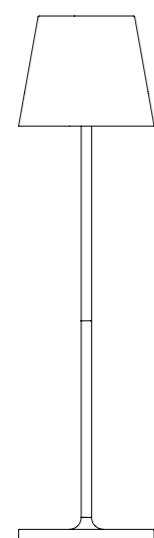

Poldina XXL floor-table lamp
dark grey → **LD0360N3**

Dati tecnici

Technical data

LED TOUCH DIMMER | 100-240V |
2700-3000K | CRI>80 | 50-60Hz | 6,5W |
470-500lm | **IP54** | 5Vdc max 1A

Ø 28 cm
Ø 11"

150 cm
59"

28 x 28 cm
11" x 11"

Ø 24,7 cm
Ø 9,7"

110 cm
43,3"

40 cm
15,7"

69,5 cm
27,3"

69,5 cm
27,3"

Corpo in pressofusione di alluminio verniciato
Painted die-cast aluminum body

Schermo diffusore in policarbonato
Polycarbonate diffuser