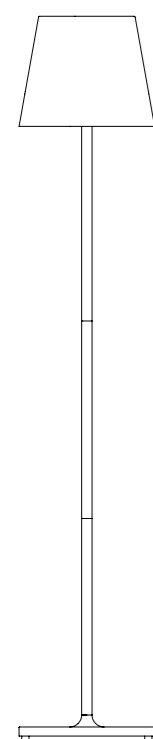

Poldina XXL floor-table lamp
dark grey → **LD0360N3**

Dati tecnici

Technical data

LED TOUCH DIMMER | 100-240V |
2700-3000K | CRI>80 | 50-60Hz | 6,5W |
470-500lm | **IP54** | 5Vdc max 1A

Ø 28 cm
Ø 11"

150 cm
59"