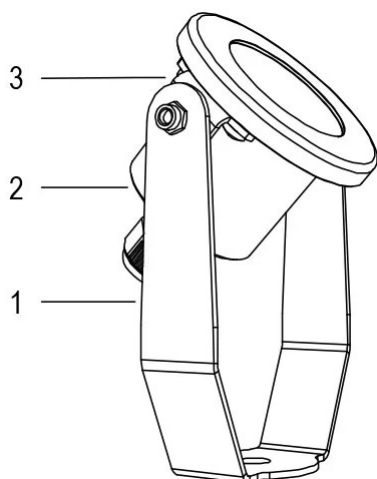

LED fountain lamp with fixed color, ideal for medium-small installations. Available with various optics to illuminate pools or jets of different shapes. Swivel bracket allows installation in any position.

Technical data

Power supply	24V DC
Current	0.3 A
Maximum power consumption	7.2 W
Insulation class	III
Connection	8 m IMMERSION CABLE 2X0.75
Beam angle	16°
Number of LEDs	3
LED color	COLD WHITE
Total luminous flux	790 lm
Body	AISI316L STEEL, GLASS
Weight	0.8 kg
Protection rating	IP68
Working conditions	EXCLUSIVELY IN THE WATER
Maximum ambient temperature	MAX +40 °C