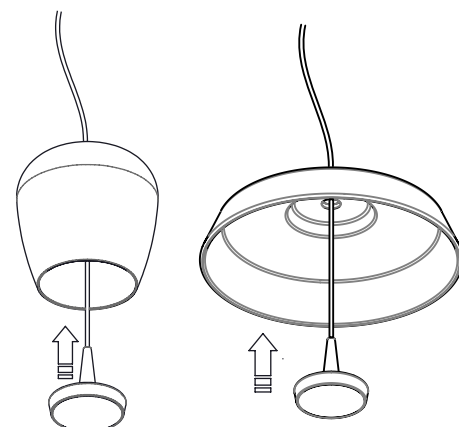

Distanza fori per fissaggio a muro
Distance holes for wall fixing

1

2

Solo per versione con paralume
Only for lampshade version

3

4

5

6

7

Baby sospensione / suspension

LBY10; LBY11

LED TRIAC | CRI>90 | 230V | 50/60 Hz | IP40

DIMENSIONS	CODE	METAL PART FINISHES	TOTAL WATT	LUMEN LED	LIGHT COLOR TEMPERATURE	BEAM ANGLE	LIGHT SOURCE CLASS
Ø 9,8 x 300 h cm / Ø 3,9 x 118,1 h in	LBY10	01 Alluminum, 11 White, 21 Black	8,0 W	645 lm	2700K	162°	G
	LBY11			678 lm	3000K		G

Bilia sospensione / suspension

LBA10; LBA20; LBA30; LBA40; LBA11; LBA21; LBA31; LBA41

LED TRIAC | CRI>90 | 230V | 50/60 Hz | IP40

DIMENSIONS	CODE	METAL PART FINISHES	TOTAL WATT	LUMEN LED	LIGHT COLOR TEMPERATURE	BEAM ANGLE	LIGHT SOURCE CLASS
Ø 18 x 324 h cm / Ø 7,1 x 127,6 h in	LBA30	01 Alluminum - Clear / Clear, 02 Alluminum - Clear / Silver, 03 Alluminum - Clear / Antique Gold, 04 Alluminum - Clear / Bronze, 05 Alluminum - Clear / Sandblasted, 11 White - Clear / Sandblasted, 12 White - Clear / Silver, 13 White - Clear / Antique Gold, 14 White - Clear / Bronze, 15 White - Clear / Sandblasted, 21 Black - Clear / Clear, 22 Black - Clear / Silver, 23 Black - Clear / Antique Gold, 24 Black - Clear / Bronze, 25 Black - Clear / Sandblasted	8,0 W	645 lm	2700K	162°	G
	LBA31			678 lm	3000K		G

LED TRIAC | CRI>90 | 230V | 50/60 Hz | IP40

DIMENSIONS	CODE	METAL PART FINISHES	TOTAL WATT	LUMEN LED	LIGHT COLOR TEMPERATURE	BEAM ANGLE	LIGHT SOURCE CLASS
Ø 18 x 324 h cm / Ø 7,1 x 127,6 h in	LBA10	01 Alluminum - Clear, 02 Alluminum - Silver, 03 Alluminum - Antique Gold, 04 Alluminum - Bronze, 11 White - Clear, 12 White - Silver, 13 White - Antique Gold, 14 White - Bronze, 21 Black - Clear, 22 Black - Silver, 23 Black - Antique Gold, 24 Black - Bronze	8,0 W	645 lm	2700K	162°	G
	LBA11			678 lm	3000K		G