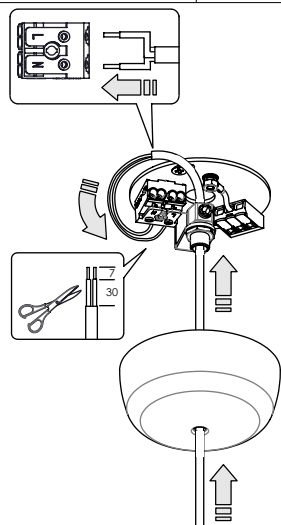

Distanza fori per fissaggio a muro
Distance holes for wall fixing

1

2

Solo per versione con paralume
Only for lampshade version

3

4

5

6

LED TRIAC | CRI>90 | 230V | 50/60 Hz | IP40

DIMENSIONS	CODE	METAL PART FINISHES	TOTAL WATT	LUMEN LED	LIGHT COLOR TEMPERATURE	BEAM ANGLE	LIGHT SOURCE CLASS
Ø 18 x 324 h cm / Ø 7,1 x 127,6 h in	LBA10	01 Alluminum - Clear, 02 Alluminum - Silver, 03 Alluminum - Antique Gold, 04 Alluminum - Bronze, 11 White - Clear, 12 White - Silver, 13 White - Antique Gold, 14 White - Bronze, 21 Black - Clear, 22 Black - Silver, 23 Black - Antique Gold, 24 Black - Bronze	8,0 W	645 lm	2700K	162°	G
	LBA11			678 lm	3000K		G

LED TRIAC | CRI>90 | 230V | 50/60 Hz | IP40

DIMENSIONS	CODE	METAL PART FINISHES	TOTAL WATT	LUMEN LED	LIGHT COLOR TEMPERATURE	BEAM ANGLE	LIGHT SOURCE CLASS
Ø 27 x 333 h cm / Ø 10,6 x 131,1 h in	LBA40	01 Alluminum - Clear / Clear, 02 Alluminum - Clear / Silver, 03 Alluminum - Clear / Antique Gold, 04 Alluminum - Clear / Bronze, 05 Alluminum - Clear / Sandblasted, 11 White - Clear / Sandblasted, 12 White - Clear / Silver, 13 White - Clear / Antique Gold, 14 White - Clear / Bronze, 15 White - Clear / Sandblasted, 21 Black - Clear / Clear, 22 Black - Clear / Silver, 23 Black - Clear / Antique Gold, 24 Black - Clear / Bronze, 25 Black - Clear / Sandblasted	8,0 W	645 lm	2700K	162°	G
	LBA41			678 lm	3000K		G

LED TRIAC | CRI>90 | 230V | 50/60 Hz | IP40

DIMENSIONS	CODE	METAL PART FINISHES	TOTAL WATT	LUMEN LED	LIGHT COLOR TEMPERATURE	BEAM ANGLE	LIGHT SOURCE CLASS
Ø 27 x 333 h cm / Ø 10,6 x 131,1 h in	LBA20	01 Alluminum - Clear, 02 Alluminum - Silver, 03 Alluminum - Antique Gold, 04 Alluminum - Bronze, 11 White - Clear, 12 White - Silver, 13 White - Antique Gold, 14 White - Bronze, 21 Black - Clear, 22 Black - Silver, 23 Black - Antique Gold, 24 Black - Bronze	8,0 W	645 lm	2700K	162°	G
	LBA21			678 lm	3000K		G