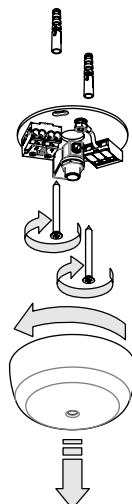

Baby; Bilia; Circus sospensione / suspension

A) L'installazione e la manutenzione va eseguita ad apparecchio spento. Tutte le operazioni devono essere effettuate da un tecnico specializzato. Prima di iniziare i lavori di installazione, staccare l'interruttore di alimentazione generale. **B)** Modifiche o manomissioni del prodotto e il non rispetto delle indicazioni di seguito riportate possono rendere l'apparecchio pericoloso. **C)** L'apparecchio può raggiungere temperature elevate durante l'esercizio e pertanto occorre evitare il contatto con persone, animali o cose. **D)** I prodotti con IP40 non sono idonei per uso esterno. **E)** Per la pulizia di tutte le superfici metalliche e plastiche utilizzare un panno morbido asciutto. **F)** La ditta Zafferano declina ogni responsabilità per danni causati da un proprio prodotto montato in modo non conforme alle istruzioni.

A) Installation and maintenance must be done when full power is switched off. All operations should be performed by a specialized technician. Disconnect the general power switch before starting the installation work. **B)** Modifications or handling of the product and the non-respect of the information below may be dangerous. **C)** The unit can reach high temperatures during operation and therefore any kind of physical contact must be avoided. **D)** Product with IP40 rating are not suitable for outdoor areas. **E)** Cleaning of all metal and plastic surfaces using a soft dry cloth. **F)** The company Zafferano assumes no responsibility for damages caused by a product installed not in accordance with instructions.

Distanza fori per fissaggio a muro
Distance holes for wall fixing

1

2

Solo per versione con paralume
Only for lampshade version

3

4

5

6

7