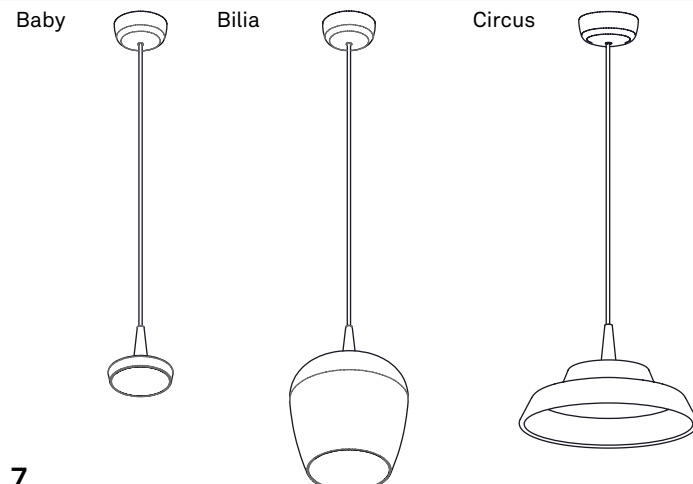

Distanza fori per fissaggio a muro
Distance holes for wall fixing

1

2

Solo per versione con paralume
Only for lampshade version

3

4

5

6

7

Baby sospensione / suspension

LBY10; LBY11

LED TRIAC | CRI>90 | 230V | 50/60 Hz | IP40

DIMENSIONS	CODE	METAL PART FINISHES	TOTAL WATT	LUMEN LED	LIGHT COLOR TEMPERATURE	BEAM ANGLE	LIGHT SOURCE CLASS
Ø 9,8 x 300 h cm / Ø 3,9 x 118,1 h in	LBY10	01 Alluminum, 11 White, 21 Black	8,0 W	645 lm	2700K	162°	G
	LBY11			678 lm	3000K		G

Bilia sospensione / suspension

LBA10; LBA20; LBA30; LBA40; LBA11; LBA21; LBA31; LBA41

LED TRIAC | CRI>90 | 230V | 50/60 Hz | IP40

DIMENSIONS	CODE	METAL PART FINISHES	TOTAL WATT	LUMEN LED	LIGHT COLOR TEMPERATURE	BEAM ANGLE	LIGHT SOURCE CLASS
Ø 18 x 324 h cm / Ø 7,1 x 127,6 h in	LBA30	01 Alluminum - Clear / Clear, 02 Alluminum - Clear / Silver, 03 Alluminum - Clear / Antique Gold, 04 Alluminum - Clear / Bronze, 05 Alluminum - Clear / Sandblasted, 11 White - Clear / Sandblasted, 12 White - Clear / Silver, 13 White - Clear / Antique Gold, 14 White - Clear / Bronze, 15 White - Clear / Sandblasted, 21 Black - Clear / Clear, 22 Black - Clear / Silver, 23 Black - Clear / Antique Gold, 24 Black - Clear / Bronze, 25 Black - Clear / Sandblasted	8,0 W	645 lm	2700K	162°	G
	LBA31			678 lm	3000K		G