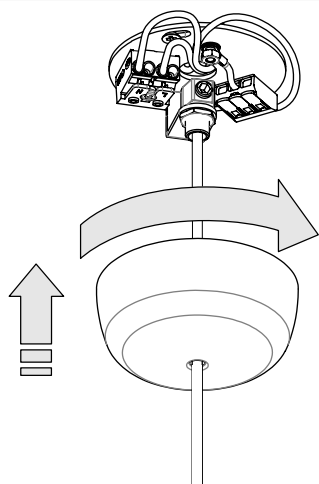

Distanza fori per fissaggio a muro
Distance holes for wall fixing

1

2

Solo per versione con paralume
Only for lampshade version

3

4

5

6

7

Baby sospensione / suspension

LBY10; LBY11

LED TRIAC | CRI>90 | 230V | 50/60 Hz | IP40

DIMENSIONS	CODE	METAL PART FINISHES	TOTAL WATT	LUMEN LED	LIGHT COLOR TEMPERATURE	BEAM ANGLE	LIGHT SOURCE CLASS
Ø 9,8 x 300 h cm / Ø 3,9 x 118,1 h in	LBY10	01 Alluminum, 11 White, 21 Black	8,0 W	645 lm	2700K	162°	G
	LBY11			678 lm	3000K		G

Bilia sospensione / suspension

LBA10; LBA20; LBA30; LBA40; LBA11; LBA21; LBA31; LBA41

LED TRIAC | CRI>90 | 230V | 50/60 Hz | IP40

DIMENSIONS	CODE	METAL PART FINISHES	TOTAL WATT	LUMEN LED	LIGHT COLOR TEMPERATURE	BEAM ANGLE	LIGHT SOURCE CLASS
Ø 18 x 324 h cm / Ø 7,1 x 127,6 h in	LBA30	01 Alluminum - Clear / Clear, 02 Alluminum - Clear / Silver, 03 Alluminum - Clear / Antique Gold, 04 Alluminum - Clear / Bronze, 05 Alluminum - Clear / Sandblasted, 11 White - Clear / Sandblasted, 12 White - Clear / Silver, 13 White - Clear / Antique Gold, 14 White - Clear / Bronze, 15 White - Clear / Sandblasted, 21 Black - Clear / Clear, 22 Black - Clear / Silver, 23 Black - Clear / Antique Gold, 24 Black - Clear / Bronze, 25 Black - Clear / Sandblasted	8,0 W	645 lm	2700K	162°	G
	LBA31			678 lm	3000K		G

LED TRIAC | CRI>90 | 230V | 50/60 Hz | IP40

DIMENSIONS	CODE	METAL PART FINISHES	TOTAL WATT	LUMEN LED	LIGHT COLOR TEMPERATURE	BEAM ANGLE	LIGHT SOURCE CLASS
Ø 18 x 324 h cm / Ø 7,1 x 127,6 h in	LBA10	01 Alluminum - Clear, 02 Alluminum - Silver, 03 Alluminum - Antique Gold, 04 Alluminum - Bronze, 11 White - Clear, 12 White - Silver, 13 White - Antique Gold, 14 White - Bronze, 21 Black - Clear, 22 Black - Silver, 23 Black - Antique Gold, 24 Black - Bronze	8,0 W	645 lm	2700K	162°	G
	LBA11			678 lm	3000K		G