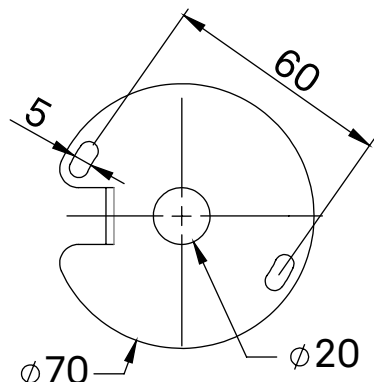

A) Installation and maintenance must be done when full power is switched off. All operations should be performed by a specialized technician. Disconnect the general power switch before starting the installation work. **B)** Modifications or handling of the product and the non-respect of the information below may be dangerous. **C)** The unit can reach high temperatures during operation and therefore any kind of physical contact must be avoided. **D)** Product with IP40 rating are not suitable for outdoor areas. **E)** Cleaning of all metal and plastic surfaces using a soft dry cloth. **F)** The company Zafferano assumes no responsibility for damages caused by a product installed not in accordance with instructions.

Distanza fori per fissaggio a muro
Distance holes for wall fixing

1