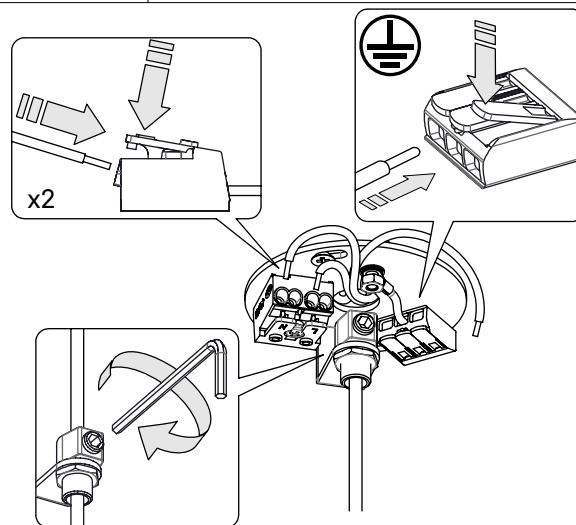

Distanza fori per fissaggio a muro
Distance holes for wall fixing

1

2

Solo per versione con paralume
Only for lampshade version

3

4

5

6

7

Baby sospensione / suspension

LBY10; LBY11

LED TRIAC | CRI>90 | 230V | 50/60 Hz | IP40

DIMENSIONS	CODE	METAL PART FINISHES	TOTAL WATT	LUMEN LED	LIGHT COLOR TEMPERATURE	BEAM ANGLE	LIGHT SOURCE CLASS
Ø 9,8 x 300 h cm / Ø 3,9 x 118,1 h in	LBY10	01 Alluminum, 11 White, 21 Black	8,0 W	645 lm	2700K	162°	G
	LBY11			678 lm	3000K		G

LED TRIAC | CRI>90 | 230V | 50/60 Hz | IP40

DIMENSIONS	CODE	METAL PART FINISHES	TOTAL WATT	LUMEN LED	LIGHT COLOR TEMPERATURE	BEAM ANGLE	LIGHT SOURCE CLASS
Ø 18 x 324 h cm / Ø 7,1 x 127,6 h in	LBA10	01 Alluminum - Clear, 02 Alluminum - Silver, 03 Alluminum - Antique Gold, 04 Alluminum - Bronze, 11 White - Clear, 12 White - Silver, 13 White - Antique Gold, 14 White - Bronze, 21 Black - Clear, 22 Black - Silver, 23 Black - Antique Gold, 24 Black - Bronze	8,0 W	645 lm	2700K	162°	G
	LBA11			678 lm	3000K		G