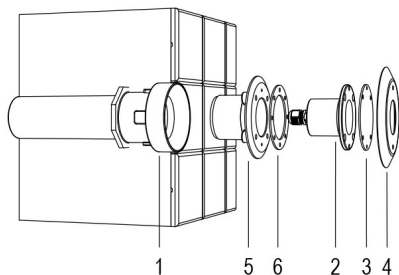

# MAGICSUB

LAMP WITH STAINLESS STEEL FLANGE,  
INLET, DIFFUSER and 4m of CABLE

Cod.7904794910

MAGIC SUB BLU 95°

Fixed colour LED lamp for pool, ideal for small pools, jacuzzi areas and steps. Inlet provided for installation in restricted spaces. For panel and reinforced concrete with tiles or pool liner.

## Technical data

Power supply	12 V AC
Current	0.8 A
Maximum power consumption	5 W
Apparent maximum power	7 VA
Insulation class	III
Connection	4 m IMMERSION CABLE 2X1
Maximum cable length	48 m
Coverage area m2	5 - 10
Beam angle	95°
Number of LEDs	3
LED color	BLUE
Body	AISI316L STEEL, GLASS
Weight	0.5 kg
Protection rating	IP68
Working conditions	EXCLUSIVELY IN THE WATER
Maximum ambient temperature	MAX +40 °C