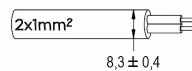

FIX / RGBW OC: