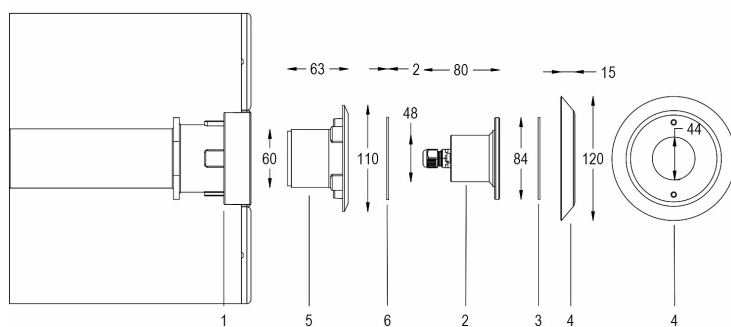

CE certification EN:

[ce_7904794910_en.pdf](#)

FIX / RGBW OC:

RGBW DMX:

14/10/2024 - The data in this document may be changed without notice in order to improve the product or to correct any errors.