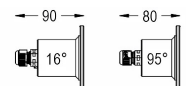

CE certification EN:

[ce_7904794910_en.pdf](#)