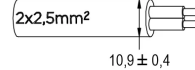

PERLA

LAMP WITH STAINLESS STEEL FLANGE,
NICHE, DIFFUSER and 4m CABLE

Cod.2112342990

PERLA WHITE 120° 3000K WITH INOX FLANGE AND NICHE

Fixed colour LED lamp for pool, ideal for medium size pools. The niche included contains space to collect the cable for maintenance. For panel and reinforced concrete with tiles or pool liner.

Technical data

Power supply	12 V AC
Current	4 A
Maximum power consumption	40 W
Apparent maximum power	50 VA
Insulation class	III
Connection	4 m BLUE PBS-POOL CABLE 2X2.5
Maximum cable length	19 m
Coverage area m2	20 - 25
Beam angle	120°
Number of LEDs	18
LED color	WARM WHITE (3000K)
Total luminous flux	3750 lm
Body	AISI316L STEEL, GLASS
Weight	2.6 kg
Protection rating	IP68
Working conditions	EXCLUSIVELY IN THE WATER
Maximum ambient temperature	MAX +40 °C

1. NICHE
2. LAMP
3. OPTICAL DIFFUSER
4. FRONT FLANGE
5. SANDWICH GASKET
6. LINER FLANGE
7. PLEXY SPACER
8. PANEL
9. POOL LINER

Related documentation:

Manuale utente IT:
[man_2112342990_it.pdf](#)

Certificato CE IT:
[ce_2112342990_it.pdf](#)

User manual EN:
[man_2112342990_en.pdf](#)

CE certification EN:
[ce_2112342990_en.pdf](#)

FIX / RGBW OC:

RGBW DMX:

14/10/2024 - The data in this document may be changed without notice in order to improve the product or to correct any errors.

TECLUMEN

TECLUMEN SRL

Via Castel Goffredo 35/1 - 46040 Casaloldo MN
T +39 0376 77 86 70 - F -39 0376 77 86 60

info@teclumen.it - www.teclumen.it

PIVA - C.F. - Reg. Imp. MN: 00462430208

CCIAA MN R.A.E.E. IT 0802100016 - Cap. Soc. 80.000,00 i.v.