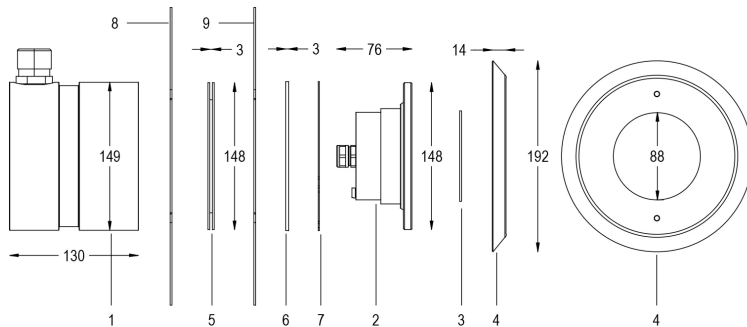

FIX / RGBW OC:

RGBW DMX:

14/10/2024 - The data in this document may be changed without notice in order to improve the product or to correct any errors.

TECLUMEN

TECLUMEN SRL

Via Castel Goffredo 35/1 - 46040 Casaloldo MN
T +39 0376 77 86 70 - F -39 0376 77 86 60

info@teclumen.it - www.teclumen.it

PIVA - C.F. - Reg. Imp. MN: 00462430208

CCIAA MN R.A.E.E. IT 0802100016 - Cap. Soc. 80.000,00 i.v.