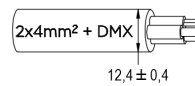

PERLA

LAMP WITH STAINLESS STEEL FLANGE,
NICHE, DIFFUSER and 4m CABLE

Cod.2112342990

PERLA WHITE 120° 3000K WITH INOX FLANGE AND NICHE

Fixed colour LED lamp for pool, ideal for medium size pools. The niche included contains space to collect the cable for maintenance. For panel and reinforced concrete with tiles or pool liner.

Technical data

Power supply	12 V AC
Current	4 A
Maximum power consumption	40 W
Apparent maximum power	50 VA
Insulation class	III
Connection	4 m BLUE PBS-POOL CABLE 2X2.5
Maximum cable length	19 m
Coverage area m2	20 - 25
Beam angle	120°
Number of LEDs	18
LED color	WARM WHITE (3000K)
Total luminous flux	3750 lm
Body	AISI316L STEEL, GLASS
Weight	2.6 kg
Protection rating	IP68
Working conditions	EXCLUSIVELY IN THE WATER
Maximum ambient temperature	MAX +40 °C

1. NICHE
2. LAMP
3. OPTICAL DIFFUSER
4. FRONT FLANGE
5. SANDWICH GASKET
6. LINER FLANGE
7. PLEXY SPACER
8. PANEL
9. POOL LINER

Related documentation:

Manuale utente IT:
[man_2112342990_it.pdf](#)

Certificato CE IT:
[ce_2112342990_it.pdf](#)

User manual EN:
[man_2112342990_en.pdf](#)

CE certification EN:
[ce_2112342990_en.pdf](#)

FIX / RGBW OC:

RGBW DMX:

14/10/2024 - The data in this document may be changed without notice in order to improve the product or to correct any errors.

TECLUMEN

TECLUMEN SRL

Via Castel Goffredo 35/1 - 46040 Casaloldo MN
T +39 0376 77 86 70 - F -39 0376 77 86 60

info@teclumen.it - www.teclumen.it

PIVA - C.F. - Reg. Imp. MN: 00462430208

CCIAA MN R.A.E.E. IT 0802100016 - Cap. Soc. 80.000,00 i.v.