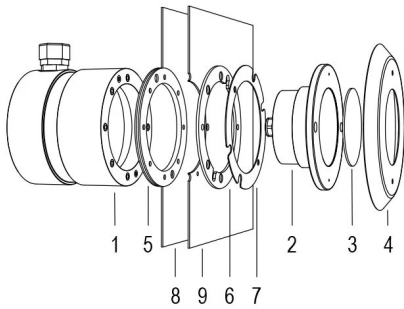

# PERLA

LAMP WITH STAINLESS STEEL FLANGE,  
NICHE, DIFFUSER and 4m CABLE

Cod.2112342990

PERLA WHITE 120° 3000K WITH INOX FLANGE AND NICHE

Fixed colour LED lamp for pool, ideal for medium size pools. The niche included contains space to collect the cable for maintenance. For panel and reinforced concrete with tiles or pool liner.

## Technical data

Power supply	12 V AC
Current	4 A
Maximum power consumption	40 W
Apparent maximum power	50 VA
Insulation class	III
Connection	4 m BLUE PBS-POOL CABLE 2X2.5
Maximum cable length	19 m
Coverage area m2	20 - 25
Beam angle	120°
Number of LEDs	18
LED color	WARM WHITE (3000K)
Total luminous flux	3750 lm
Body	AISI316L STEEL, GLASS
Weight	2.6 kg
Protection rating	IP68
Working conditions	EXCLUSIVELY IN THE WATER
Maximum ambient temperature	MAX +40 °C