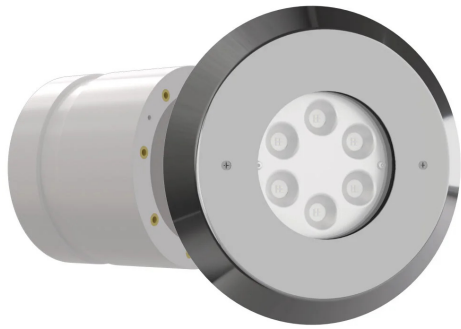

# PERLA

LAMP WITH STAINLESS STEEL FLANGE,  
NICHE, DIFFUSER and 4m CABLE

Cod.2112342990

PERLA WHITE 120° 3000K WITH INOX FLANGE AND NICHE

Fixed colour LED lamp for pool, ideal for medium size pools. The niche included contains space to collect the cable for maintenance. For panel and reinforced concrete with tiles or pool liner.

## Technical data

Power supply	12 V AC
Current	4 A
Maximum power consumption	40 W
Apparent maximum power	50 VA
Insulation class	III
Connection	4 m BLUE PBS-POOL CABLE 2X2.5
Maximum cable length	19 m
Coverage area m2	20 - 25
Beam angle	120°
Number of LEDs	18
LED color	WARM WHITE (3000K)
Total luminous flux	3750 lm
Body	AISI316L STEEL, GLASS
Weight	2.6 kg
Protection rating	IP68
Working conditions	EXCLUSIVELY IN THE WATER
Maximum ambient temperature	MAX +40 °C