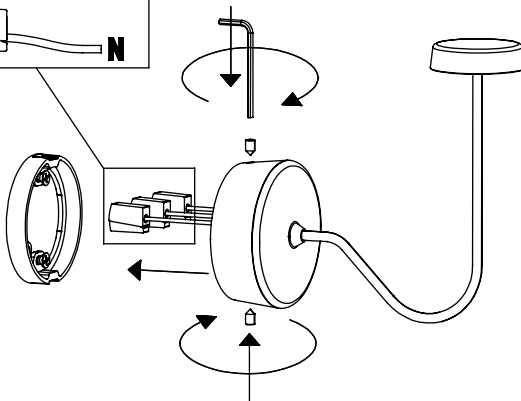

Distanza fori per fissaggio a muro
Distance holes for wall fixing

1

L = cavo marrone / brown cable
N = cavo blu / blue cable
E = cavo giallo-verde / yellow-green cable

2

3

LED | 2700K | CRI≥90 | 50-60 Hz | 220-240 V | IP20

DIMENSIONS	CODE	FINISHES			POWER LED	TOTAL WATT	LUMEN LED	LUMEN LAMP	BEAM ANGLE	LED POWER SUPPLY
		WHITE	BLACK	CORTEN						
8 x 15 x 16,6 cm / 3 x 3,1 x 6,5 in	LD1015	B3	N3	R3	3 W	4 W	390 lm	300 lm	118°	LED constant current 500mA 6V