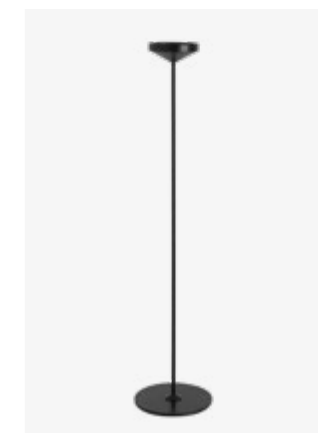

Dati tecnici

Technical data

Corpo in alluminio verniciato
Painted aluminum body

Componenti inclusi

Components included

Base d'appoggio per lampada
Housing for lamp

Base
Base

Picchetto
Peg

Stelo (2 pz.)
Stem (2 pcs.)

Kit di assemblaggio
Assembling kit

Finiture

Finishes

LD0651B3
Bianco
/ White
RAL 9003

LD0651R3
Corten

LD0651N3
Grigio scuro
/ Dark grey

LD0651D3
Nero
/ Black
RAL 9004

LD0651S3
Sabbia
/ Sand