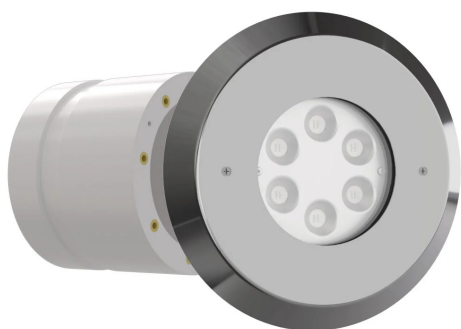

PERLA

LAMP WITH STAINLESS STEEL FLANGE,
NICHE, DIFFUSER and 4m CABLE

Cod.

PERLA WHITE 120° 4000K WITH INOX FLANGE AND NICHE

Fixed colour LED lamp for pool, ideal for medium size pools. The niche included contains space to collect the cable for maintenance. For panel and reinforced concrete with tiles or pool liner.

1. NICHE
2. LAMP
3. OPTICAL DIFFUSER
4. FRONT FLANGE
5. SANDWICH GASKET
6. LINER FLANGE
7. PLEXY SPACER
8. PANEL
9. POOL LINER

Related documentation:

Manuale utente IT:
man_--_it.pdf

Certificato CE IT:
ce_--_it.pdf