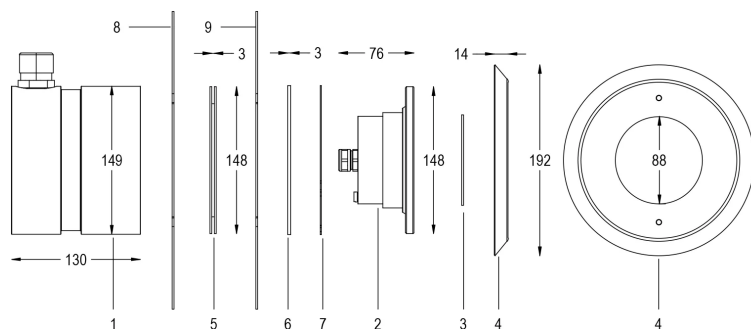

FIX / RGBW OC:

RGBW DMX:

14/10/2024 - The data in this document may be changed without notice in order to improve the product or to correct any errors.

TECLUMEN

TECLUMEN SRL

Via Castel Goffredo 35/1 - 46040 Casaloldo MN
T +39 0376 77 86 70 - F -39 0376 77 86 60

info@teclumen.it - www.teclumen.it
PIVA - C.F. - Reg. Imp. MN: 00462430208
CCIAA MN R.A.E.E. IT 08021000016 - Cap. Soc. 80.000,00 i.v.