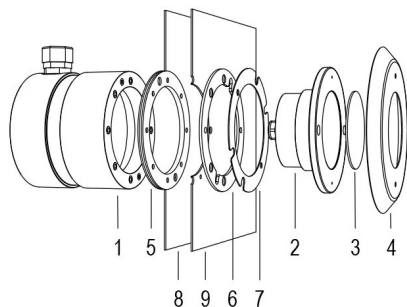

PERLA

LAMP WITH STAINLESS STEEL FLANGE,
NICHE, DIFFUSER and 4m CABLE

Cod.

PERLA WHITE 120° 4000K WITH INOX FLANGE AND NICHE

Fixed colour LED lamp for pool, ideal for medium size pools. The niche included contains space to collect the cable for maintenance. For panel and reinforced concrete with tiles or pool liner.