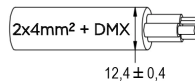

User manual EN:
man_--_en.pdf

CE certification EN:
ce_--_en.pdf

FIX / RGBW OC:

RGBW DMX:

14/10/2024 - The data in this document may be changed without notice in order to improve the product or to correct any errors.