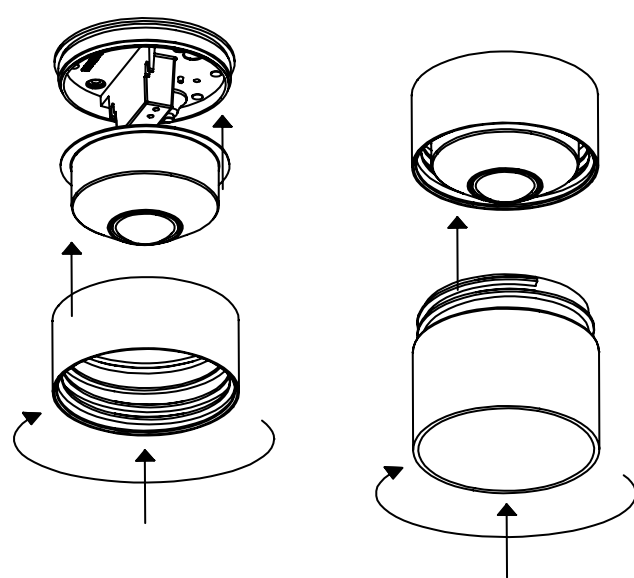

Distanza fori per fissaggio a muro
Distance holes for wall fixing

1

2

3

4

LED | 3000K | CRI>80 | 220-240V | 50/60 Hz | IP65

DIMENSIONS	CODE	METAL PART FINISHES	TOTAL WATT	LUMEN LED	BEAM ANGLE	LED POWER SUPPLY	LIGHT SOURCE CLASS
Ø 10,8 x 11,3 h cm / Ø 4,3 x 4,3 h in	LD0750	B3 - G3	6,5 W	545 lm	45°	LED constant current 500mA 9V	F