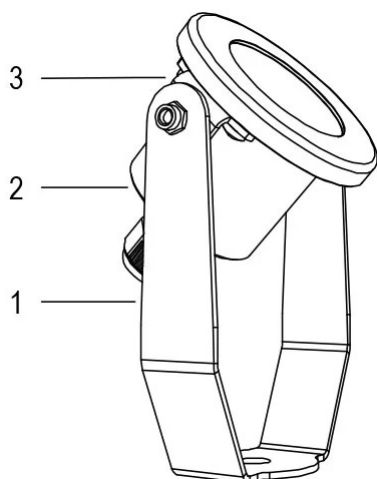

LED fountain lamp with fixed color, ideal for medium-small installations. Available with various optics to illuminate pools or jets of different shapes. Swivel bracket allows installation in any position.

Technical data

Power supply	24V DC
Current	0.3 A
Maximum power consumption	7.2 W
Insulation class	III
Connection	8 m IMMERSION CABLE 2X0.75
Beam angle	95°
Number of LEDs	3
LED color	COLD WHITE
Total luminous flux	790 lm
Body	AISI316L STEEL, GLASS
Weight	0.8 kg
Protection rating	IP68
Working conditions	EXCLUSIVELY IN THE WATER
Maximum ambient temperature	MAX +40 °C