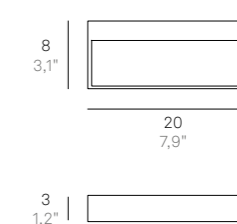

LD0232* LED

220-240V | 3000K | CRI>80 | 50-60Hz | 8,5W | 729lm | beam angle 70° | **IP54**

Finiture disponibili / Available finishes

B3 Bianco / White
G3 Grigio scuro / Dark grey

(*) Da completare con il codice della finitura colore / Complete with code of finish