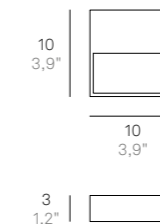

Parete / Wall

LD0230* LED

220-240V | 3000K | CRI>80 | 50-60Hz | 4,5W | 392lm | beam angle 50° | **IP54**

Finiture disponibili / Available finishes

B3 Bianco / White
G3 Grigio scuro / Dark grey

LD0231* LED

220-240V | 3000K | CRI>80 | 50-60Hz | 4,5W | 392lm | beam angle 50° | **IP54**