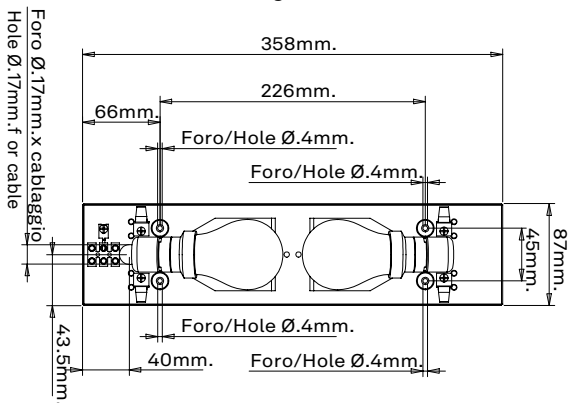

Distanza fori per fissaggio a muro
Distance holes for wall fixing

E27 | 50-60 Hz | 220-240 V | IP20

DIMENSIONS	CODE	FINISHES	LAMP CONNECTION	POWER LED	TOTAL WATT
10 x 37 x 8 cm / 3,9 x 14,5 x 3,1 in	LL3001	WHITE	E27	2 x E27	2 x 28 HSGS