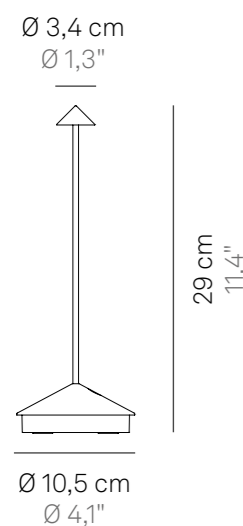

Ø 7,5 cm
Ø 2,9"

Componenti inclusi

Components included

Base di ricarica a contatto

Contact charging base

Caricabatterie

Charger

Finiture