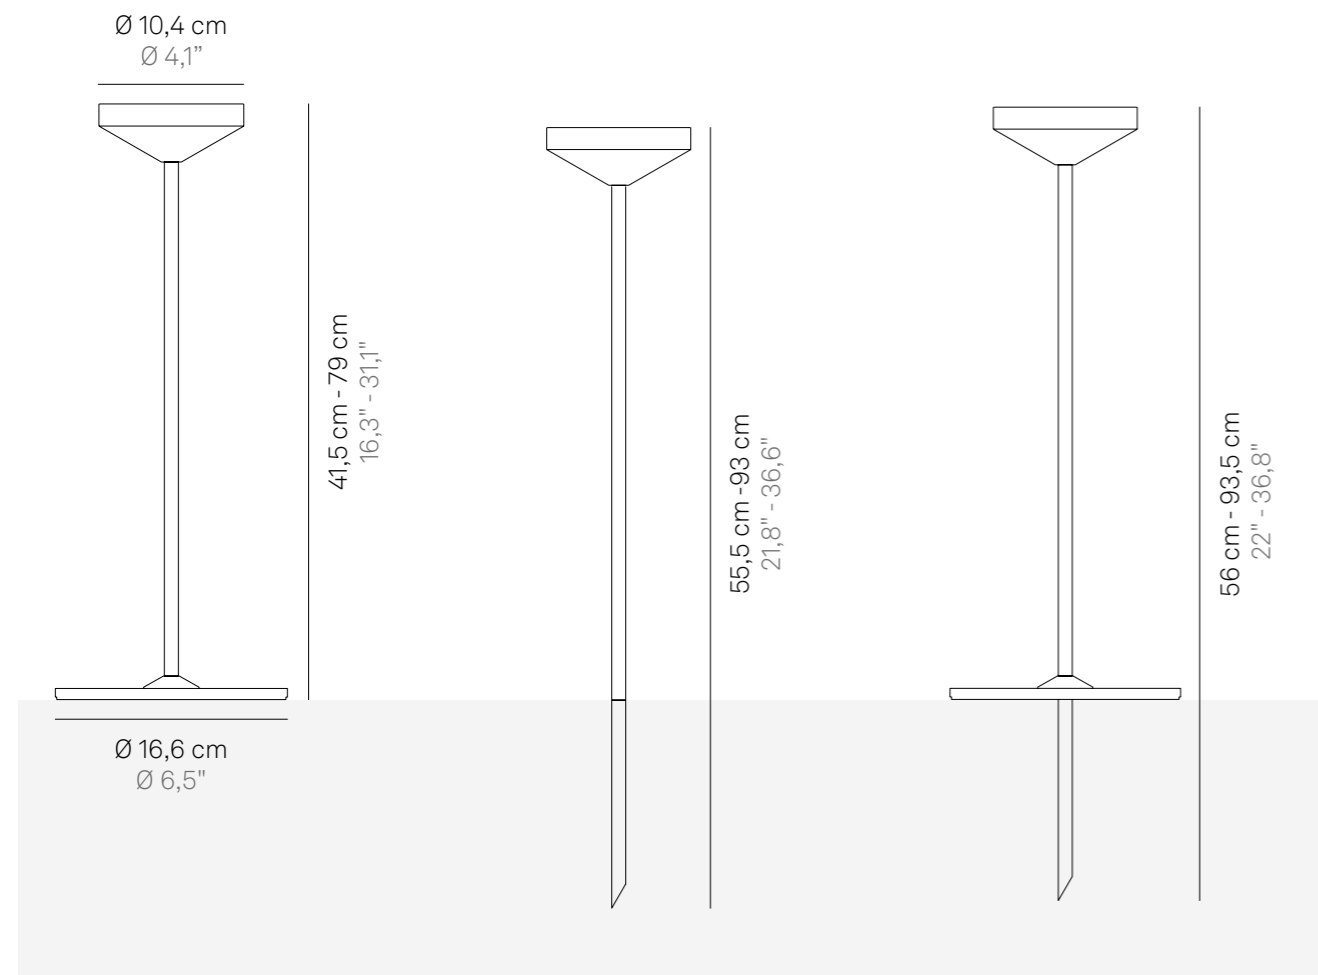

Dati tecnici

Technical data

Corpo in alluminio verniciato
Painted aluminum body

Componenti inclusi

Components included

Base d'appoggio per lampada
Housing for lamp

Base
Base

Picchetto
Peg

Stelo (2 pz.)
Stem (2 pcs.)

Kit di assemblaggio
Assembling kit