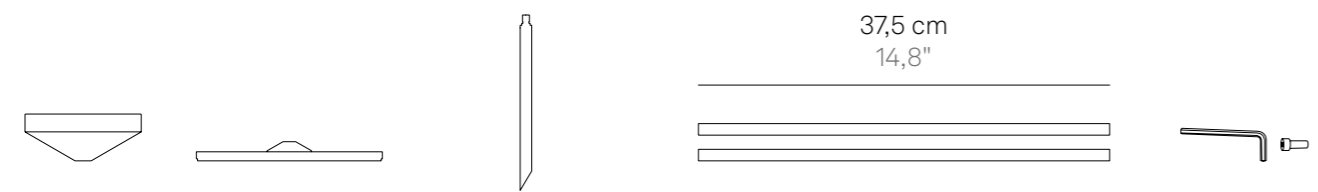

Dati tecnici

Technical data

Corpo in alluminio verniciato
Painted aluminum body

Componenti inclusi

Components included

Base d'appoggio per lampada
Housing for lamp

Base
Base

Picchetto
Peg

Stelo (2 pz.)
Stem (2 pcs.)

Kit di assemblaggio
Assembling kit