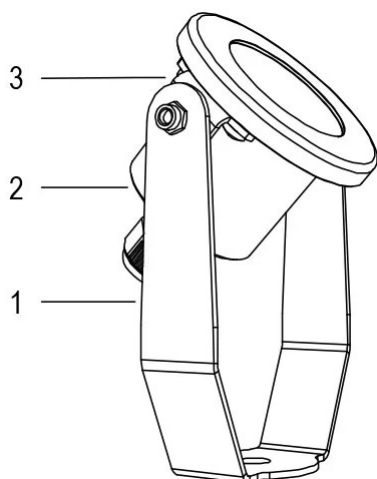

LED fountain lamp with fixed color, ideal for medium-small installations. Available with various optics to illuminate pools or jets of different shapes. Swivel bracket allows installation in any position.

### Technical data

Power supply	24V DC
Current	0.3 A
Maximum power consumption	7.2 W
Insulation class	III
Connection	8 m IMMERSION CABLE 2X0.75
Beam angle	30°
Number of LEDs	3
LED color	COLD WHITE
Total luminous flux	790 lm
Body	AISI316L STEEL, GLASS
Weight	0.8 kg
Protection rating	IP68
Working conditions	EXCLUSIVELY IN THE WATER
Maximum ambient temperature	MAX +40 °C