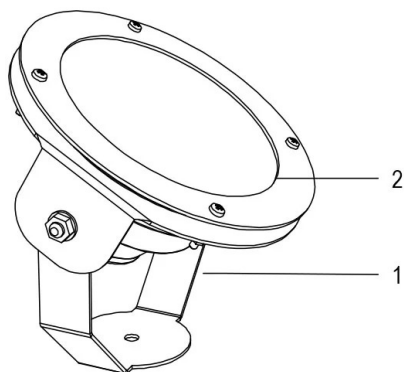

LED fountain lamp with RGBW variable color, ideal for medium-sized installations. Controlled with DMX 512 signal. Available with various optics to illuminate pools or jets of different shapes. Swivel bracket allows installation in any position.

Technical data

Power supply	24V DC
Current	1.25 A
Maximum power consumption	30 W
Insulation class	III
Connection	8 m NEOPRENE CABLE 5X1.5
Beam angle	40°
Number of LEDs	24
LED color	RGBW
Total luminous flux	1896 lm
White luminous flux	840 lm
Red luminous flux	336 lm
Green luminous flux	576 lm
Blue luminous flux	144 lm
Body	AISI316L STEEL, GLASS
Weight	1.5 kg
Protection rating	IP68
Working conditions	EXCLUSIVELY IN THE WATER
Maximum ambient temperature	MAX +40 °C
Control signal	DMX 512
DMX channels	1 RED, 2 GREEN, 3 BLUE, 4 WHITE, 5 STROBE EFFECT, 6 RAINBOW EFFECT